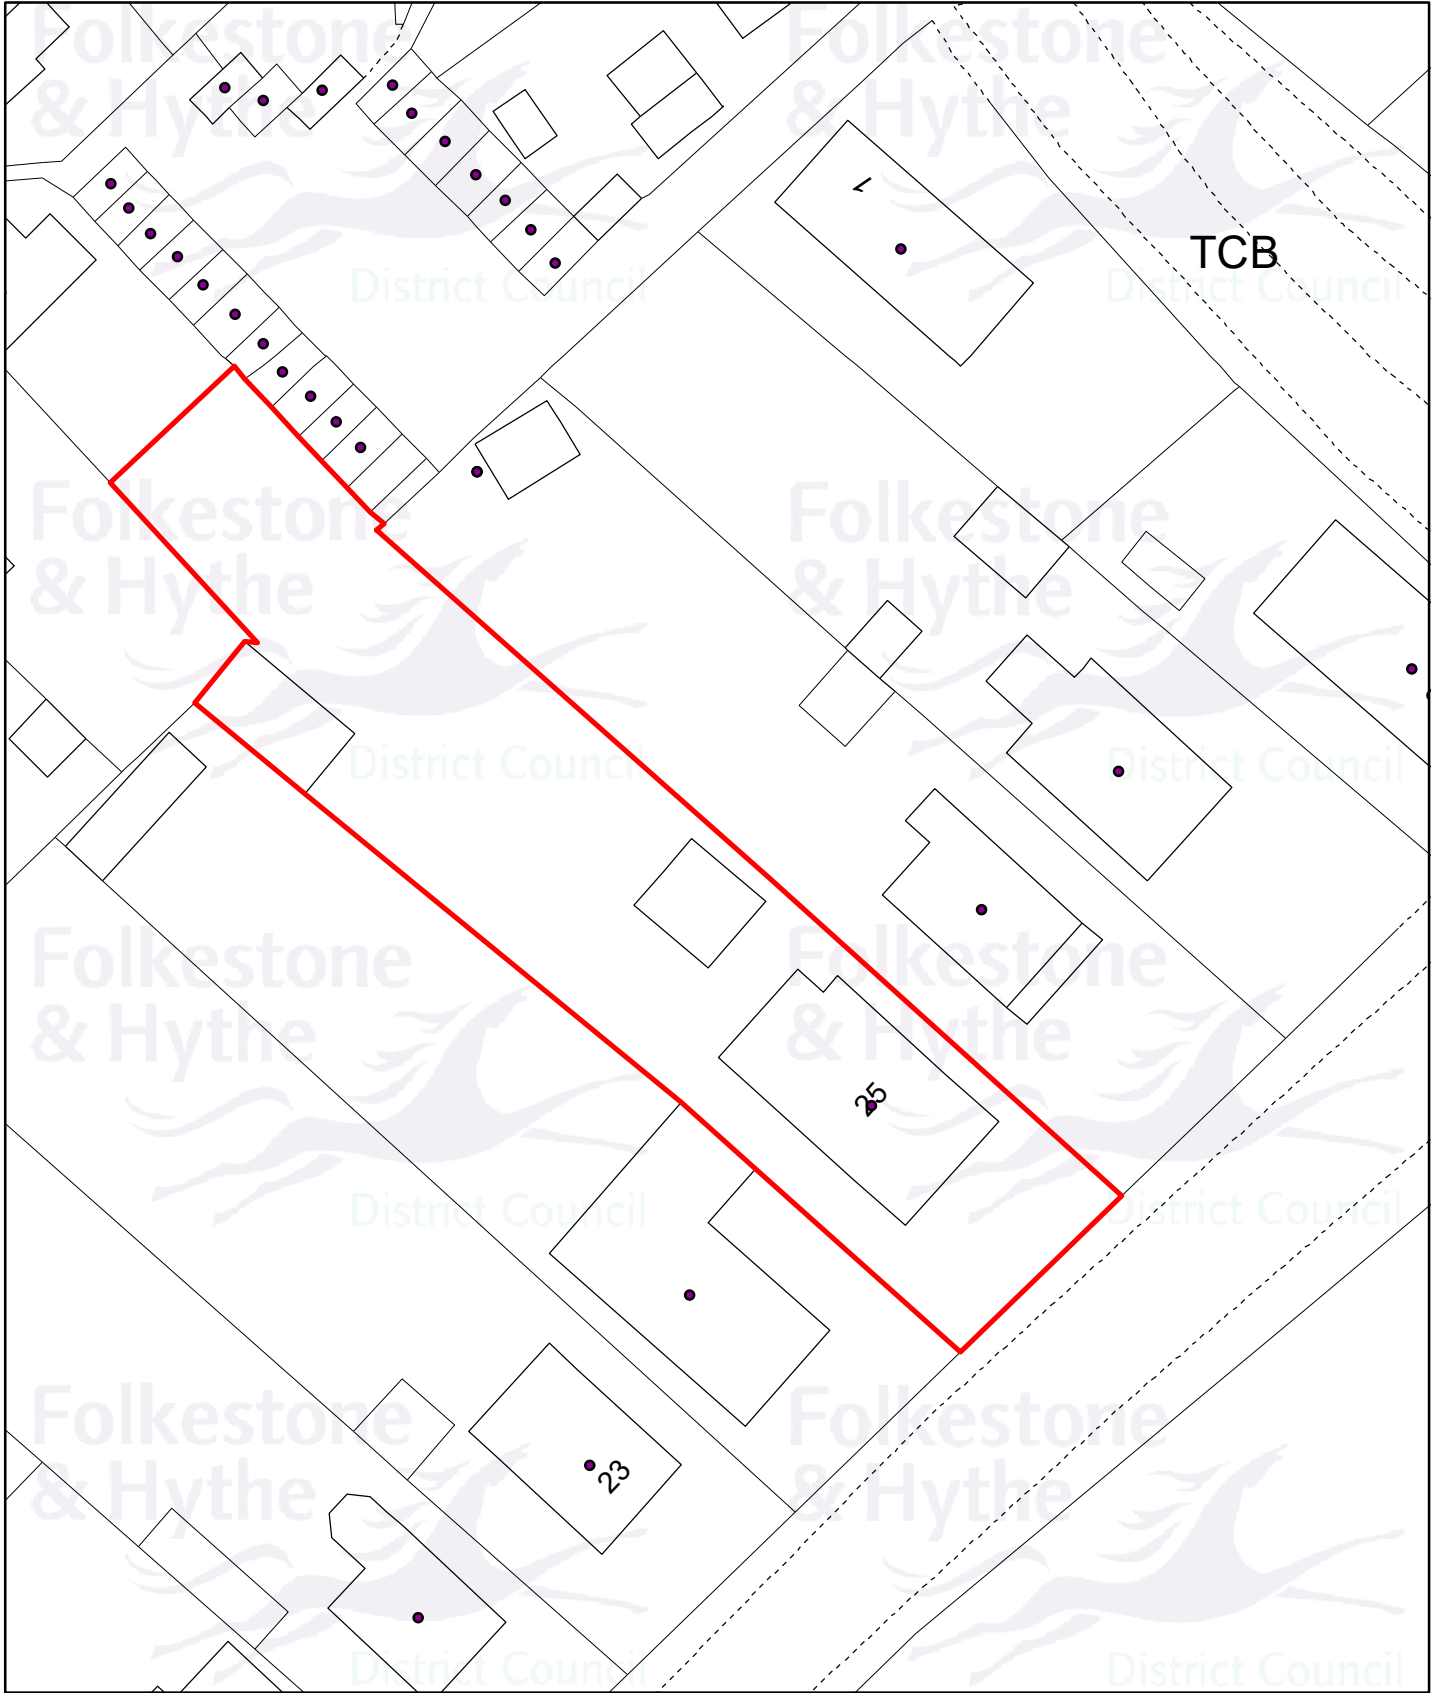

23/1657/FH - 25 Dymchurch Road, St Marys Bay, Romney Marsh, TN29 0ET

Planning Application:
23/1657/FH
Drawn date:
07 Feb 2024
Drawn by:
Carrie Stacey
Drawing ref:
0826/COP/LS

Llywelyn Lloyd
Chief Planning Officer

Contains Ordnance Survey data
© Crown copyright and database right
Folkestone & Hythe District Council AC0000821403 - 2024

Drawn at 1:500 on A4